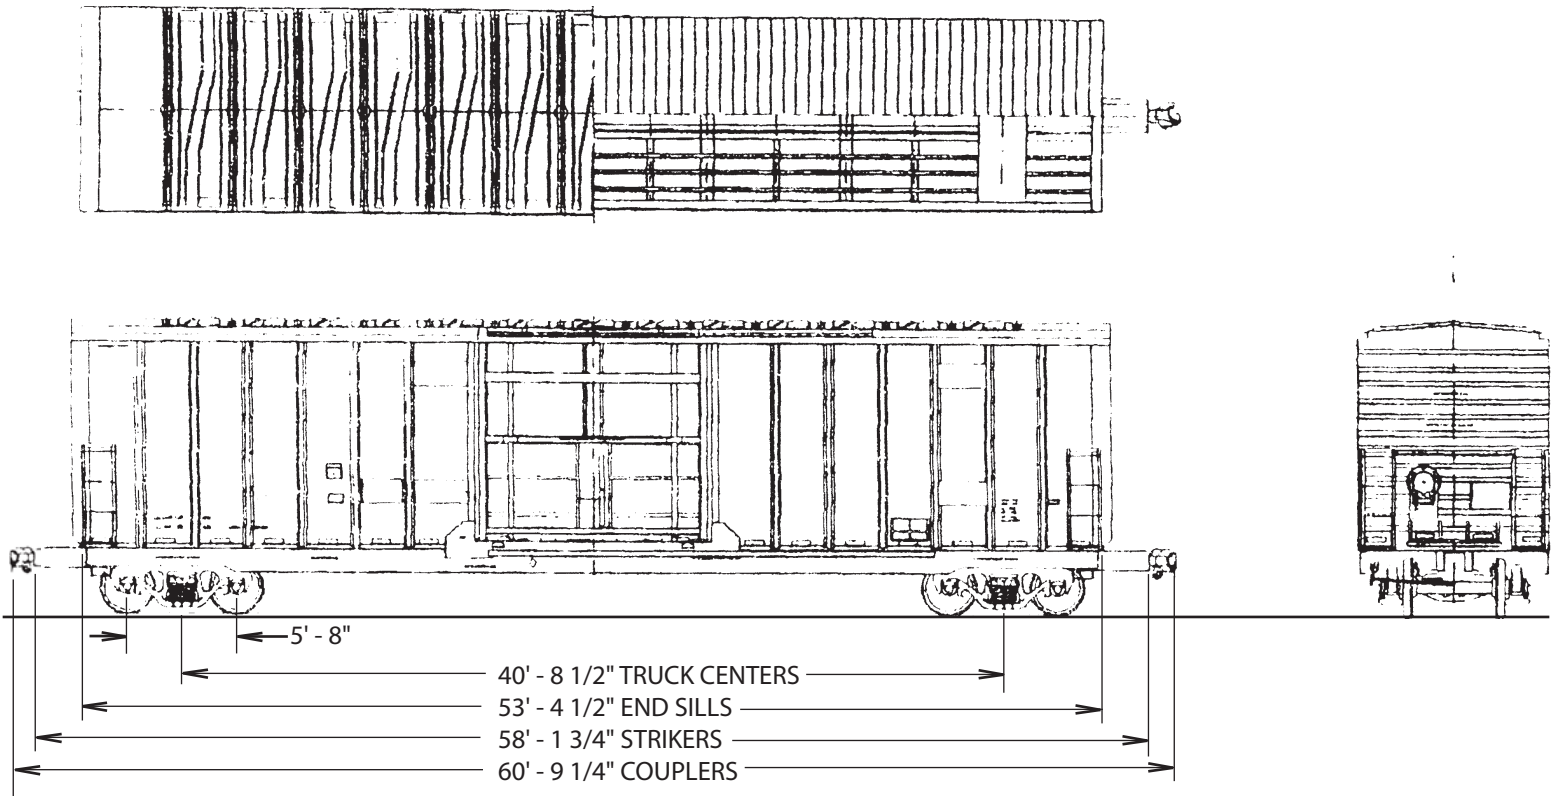

C.K. INDUSTRIES, INC.

365 Surryse Road, Suite 150 • Lake Zurich, IL 60047 • (847) 550-1856 • Fax (847) 550-1854
Mailing Address: P.O. Box 1029 • Lake Zurich, IL 60047-1029
Email: sales@ckrail.net

CAR DESCRIPTION: Box Car - 52' RBL

SPECIFICATIONS

AAR Mechanical Description:	RBL	Outside Length:	61' 5"
Car Type Code:	R410	Outside Extreme Width:	10' 6"
Cubic Foot Capacity:	5237 Cu Ft	Outside Extreme Height:	15' 5"
Light Weight:	82,900	Inside Width:	9' 6"
Gross Rail Load/Weight:	220,000	Inside Length:	52' 6"
Clearance Diagram:	Plate C	Door Type:	12' Plug
Floor Type:	Wood	Door Opening Width:	12'
Bulkhead Type:	Dual Single Face Equipco	Door Opening Height:	10' 1/4"
Cushioning Unit:	20" Travel Center of Car	Floor to Ceiling Height:	10' 6"