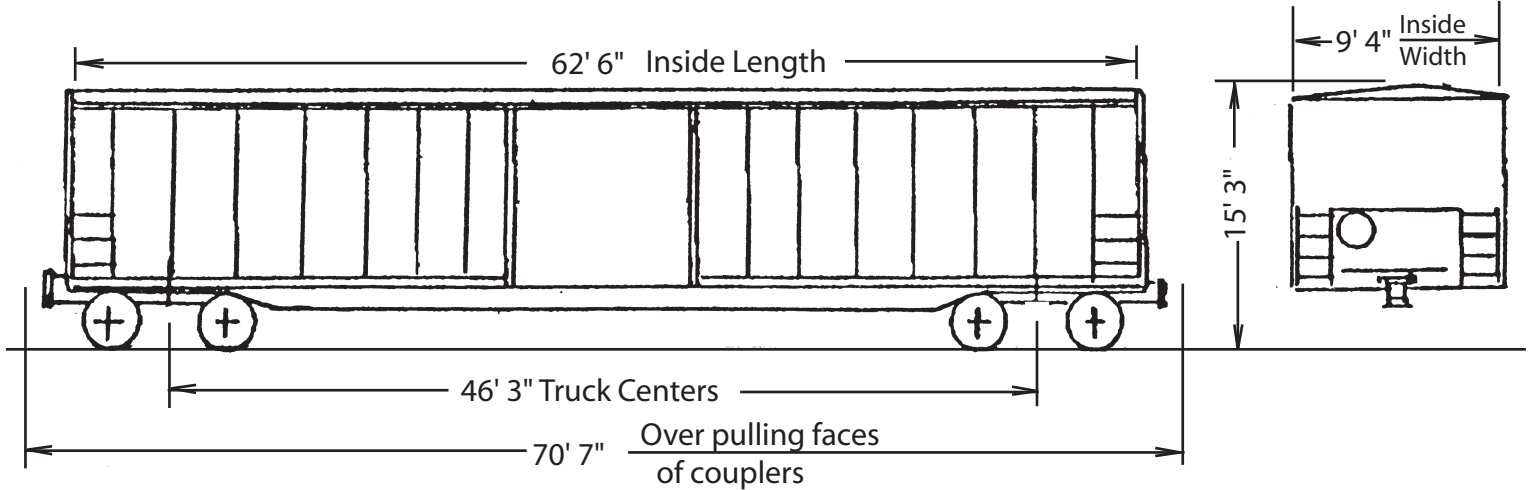

## CAR DESCRIPTION: Box Car - 60' RBL

## SPECIFICATIONS

<b>AAR Mechanical Description:</b>	RBL	<b>Outside Length:</b>	70' 7"
<b>Car Type Code:</b>	R610	<b>Outside Extreme Width:</b>	10' 8"
<b>Cubic Foot Capacity:</b>	6228 Cu Ft	<b>Outside Extreme Height:</b>	15' 3"
<b>Light Weight:</b>	101,000	<b>Inside Width:</b>	9' 4"
<b>Gross Rail Load/Weight:</b>	263,000	<b>Inside Length:</b>	62' 6"
<b>Clearance Diagram:</b>	Plate C	<b>Door Type:</b>	10' Plug
<b>Floor Type:</b>	Wood	<b>Door Opening Width:</b>	10'
<b>Bulkhead Type:</b>	Dual Air-Pak	<b>Door Opening Height:</b>	9' 10"
<b>Cushioning Unit:</b>	20" Travel Center of Car	<b>Floor to Ceiling Height:</b>	10' 4"