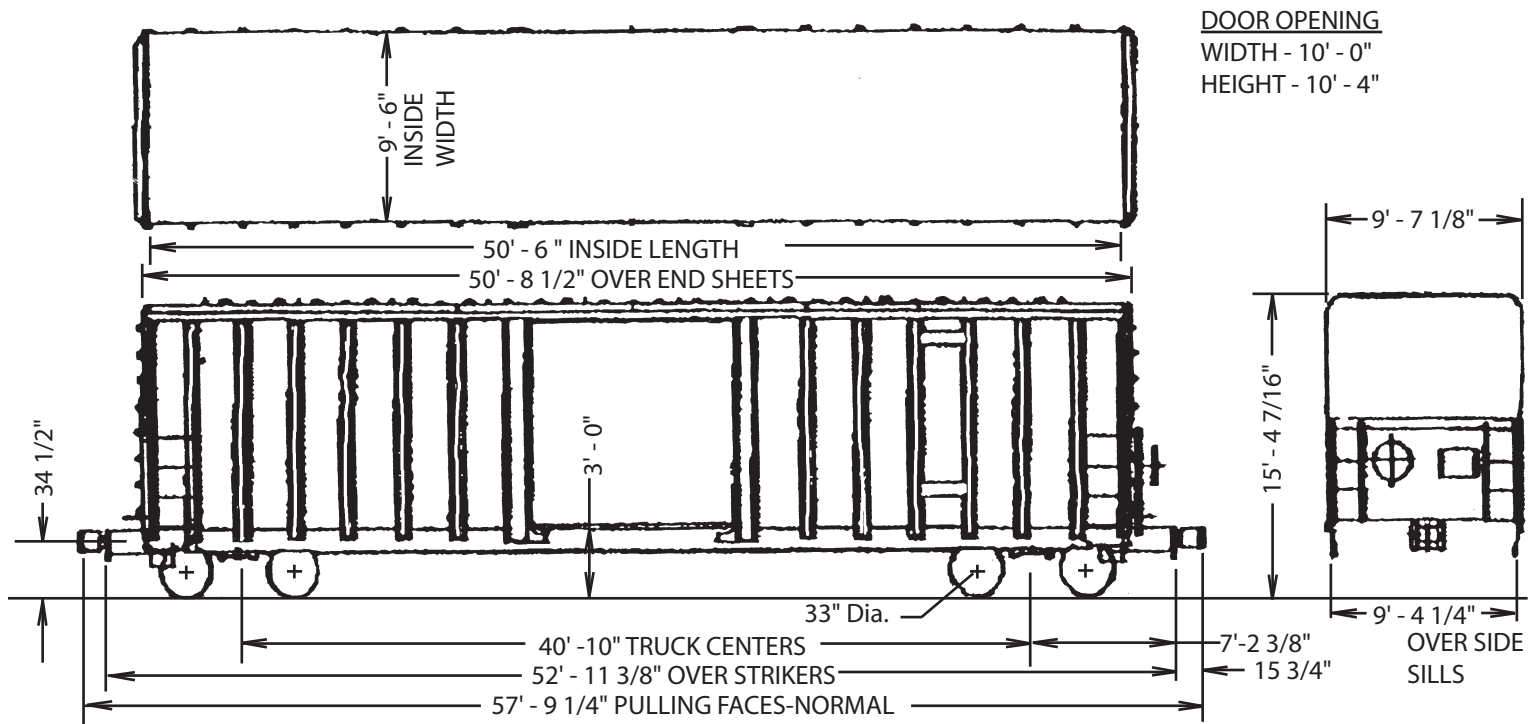

SPECIFICATIONS

AAR Mechanical Description: XL
Car Type Code: A435
Cubic Foot Capacity: 5277 Cu Ft
Light Weight: 62,000
Gross Rail Load/Weight: 220,000
Clearance Diagram: Plate C
Door Type: 10' Sliding
Floor Type: Nailable Steel Floor

Outside Length Over Striking Plates: 52' 11 3/8"
Outside Extreme Width: 9' 7 1/8"
Outside Extreme Height: 15' 4 7/16"
Inside Width: 9' 6"
Inside Length: 50' 6"
Door Opening Width: 10'
Door Opening Height: 10' 4"
Floor to Ceiling Height: 11'