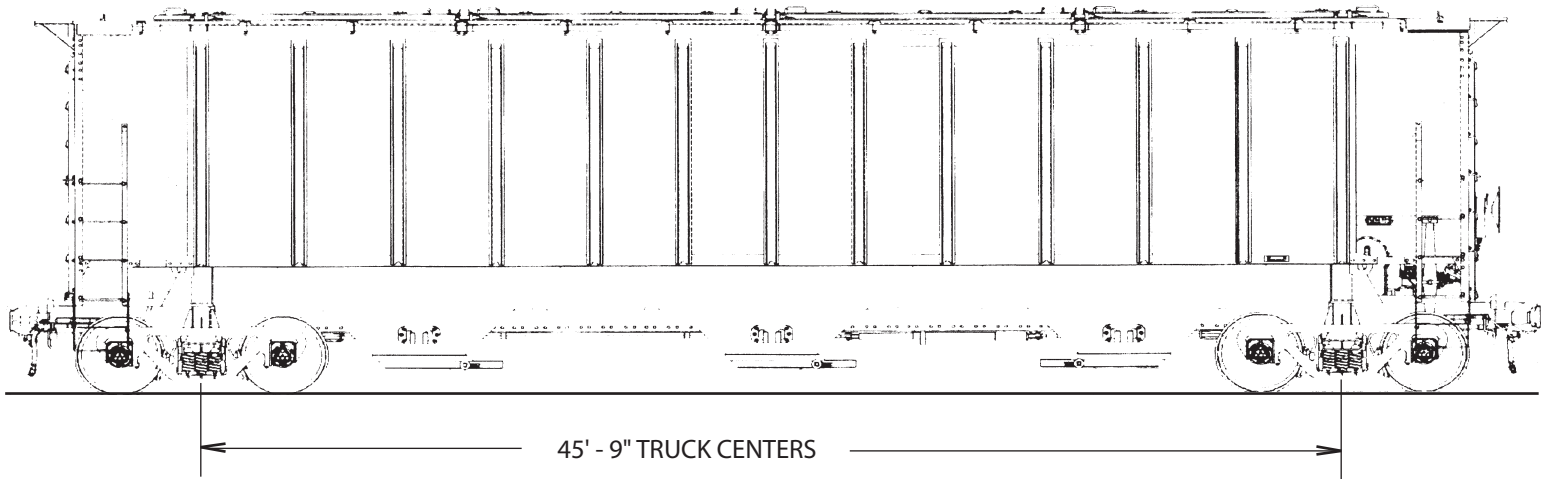

C.K. INDUSTRIES, INC.

365 Surrise Road, Suite 150 • Lake Zurich, IL 60047 • (847) 550-1856 • Fax (847) 550-1854
Mailing Address: P.O. Box 1029 • Lake Zurich, IL 60047-1029
Email: sales@ckrail.net

CAR DESCRIPTION: Covered Hopper - 4750 cu ft

SPECIFICATIONS

AAR Mechanical Description: LO
Car Type Code: C113
Cubic Foot Capacity: 4750 Cu Ft
Light Weight: 64,500
Gross Rail Load/Weight: 286,000
Clearance Diagram: Plate C
Roof Hatch Opening: 24" x 47' 8"
Floor Sheet Slope: 40 & 45 Degrees

Length Over Pulling Faces: 60' 1/2"
Length Between Truck Centers: 45' 9"
Inside Length: 55' 3 9/16"
Inside Width: 10' 1/2"
Maximum Width: 10' 8"
Maximum Height: 14' 10 9/32"
Discharge Outlet Openings: (3) 30 x 30