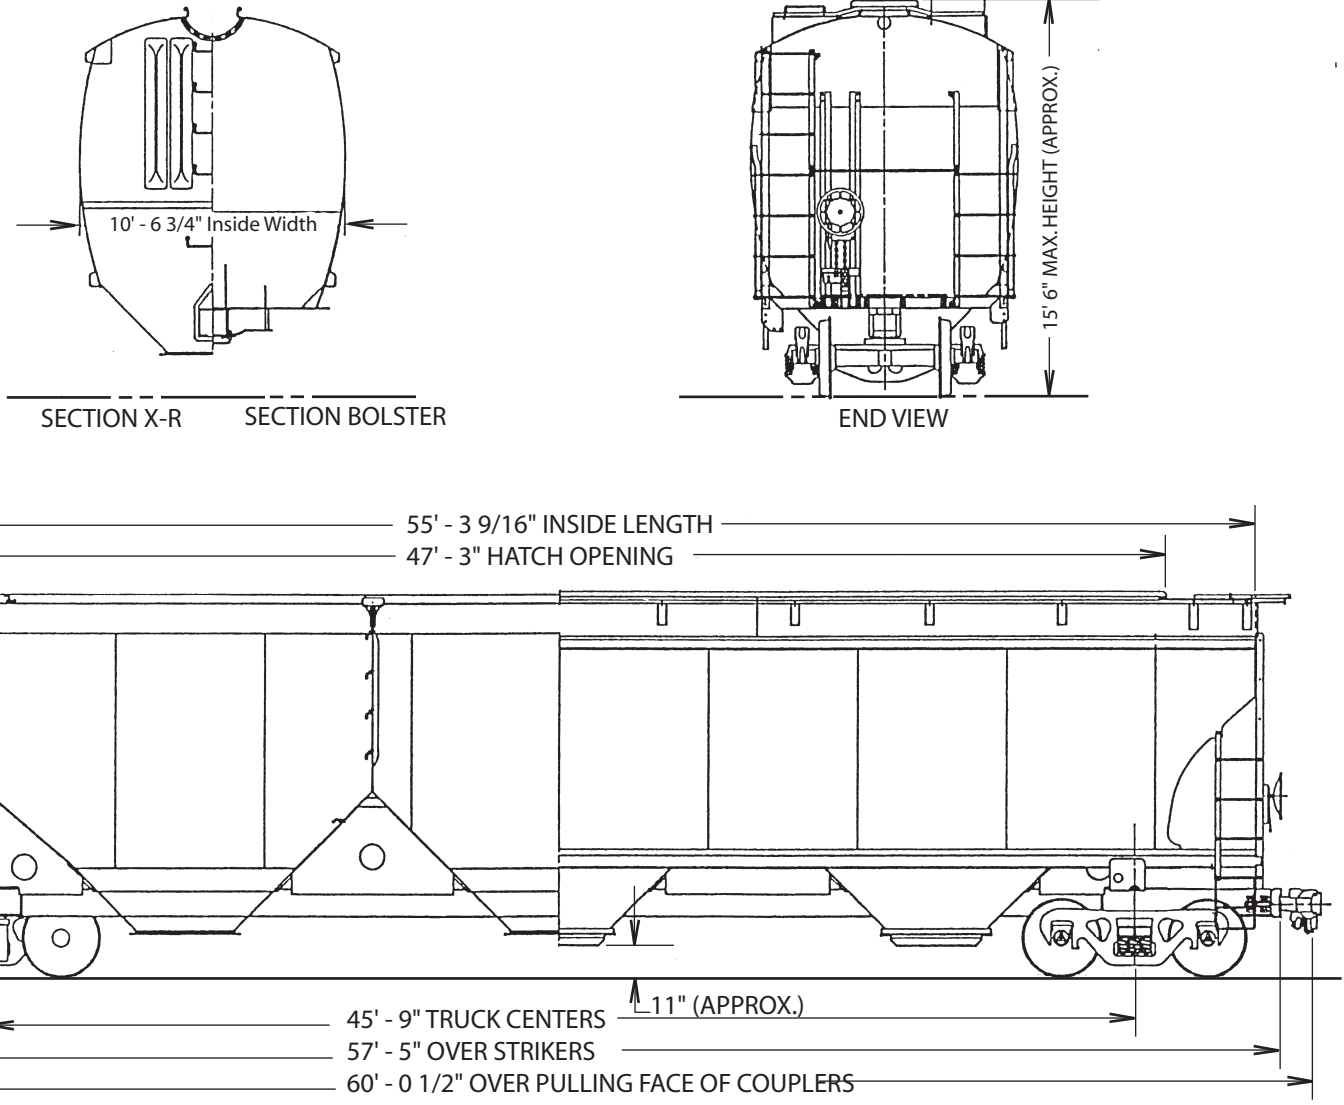

C.K. INDUSTRIES, INC.

365 Surrise Road, Suite 150 • Lake Zurich, IL 60047 • (847) 550-1856 • Fax (847) 550-1854
Mailing Address: P.O. Box 1029 • Lake Zurich, IL 60047-1029
Email: sales@ckrail.net

CAR DESCRIPTION: Covered Hopper - 5161 cu ft

SPECIFICATIONS

AAR Mechanical Description: LO
Car Type Code: C114
Cubic Foot Capacity: 5161 Cu Ft
Light Weight: 63,000
Gross Rail Load/Weight: 286,000
Clearance Diagram: Plate C
Roof Hatch Opening: 24" x 47' 8"
Floor Sheet Slope: 40 & 45 Degrees

Length Over Pulling Faces: 60' 1/2"
Length Between Truck Centers: 45' 9"
Inside Length: 55' 3 9/16"
Length Over Strikers: 57' 5"
Inside Width: 10' 6 3/4"
Maximum Height: 15' 6"
Discharge Outlet Openings: (3) 30 x 30